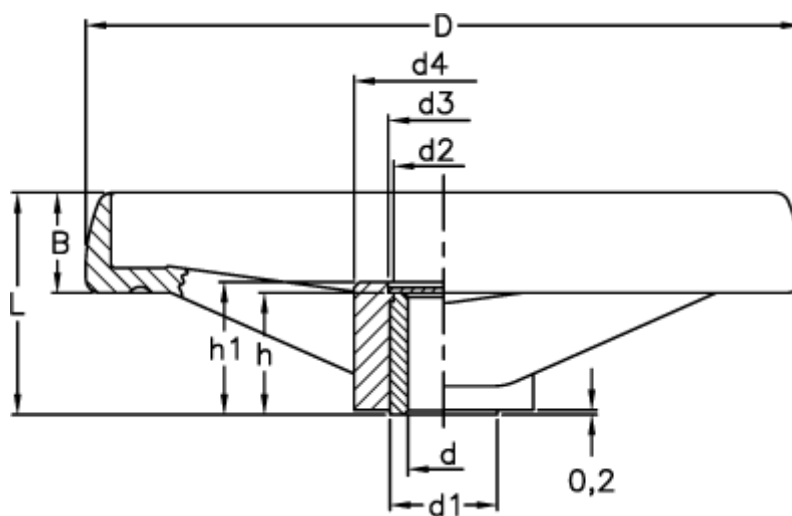

Article number: 230100078631R
Description: E+G Handwheel
VRTP.125+IR-A12

Measures

B	= 22	h	= 22
C (N m)	= 94	h1	= 25
D	= 124	L	= 44
d1	= 22	L (J)	= 10
d2	= 20		
d3	= 21		
d4	= 31		
d H7	= 12		